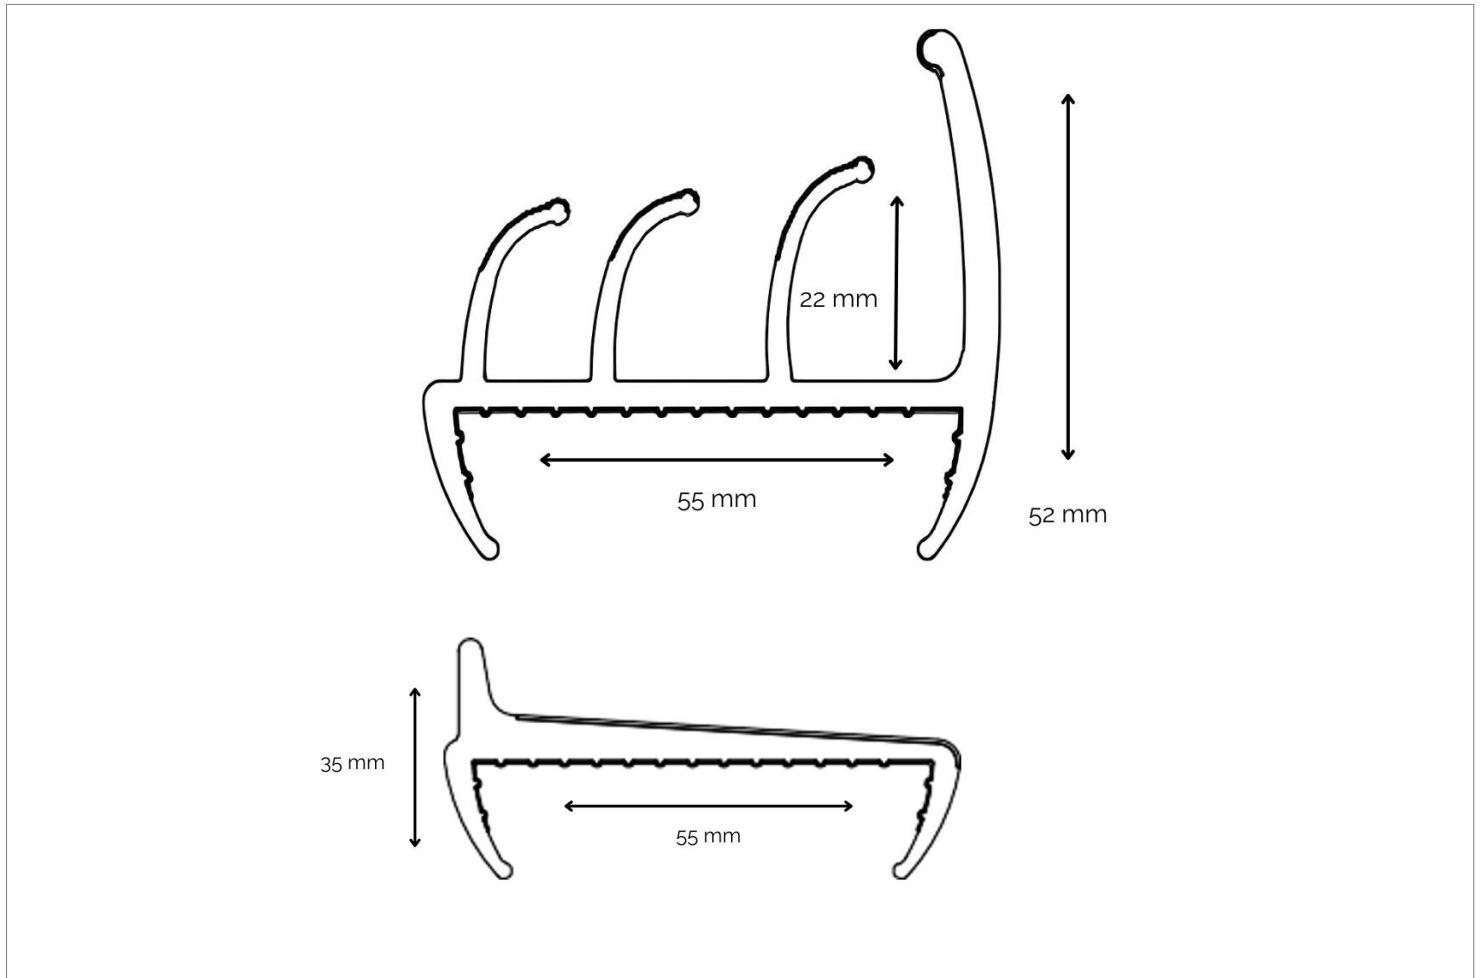

Door sealing 55 mm

Door Sealing 55 mm

A unique DIY system for cutting, welding and installing door sealings in your own workshop.

55 mm Lip-profile = Item No:8361

55 mm Center-profile = Item No:8364

Specifications

SPECIFICATION

Material: TPV Antifriction and Bondafin

Colour: Black (standard)