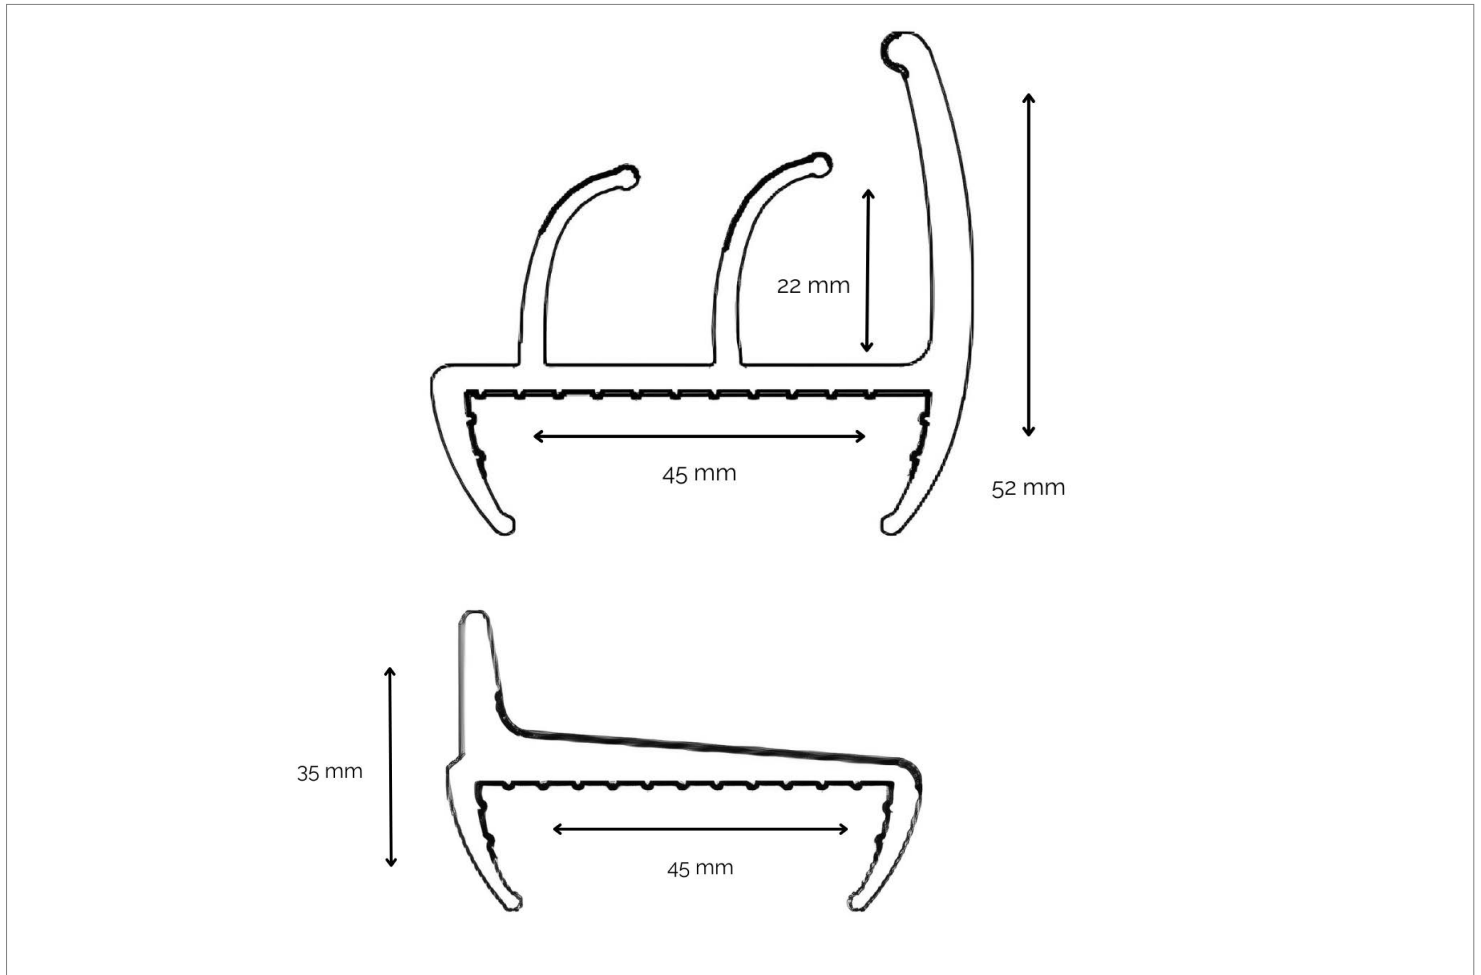

Door sealing 45 mm

Door Sealing 45 mm

DIY Door seal for trucks and trailers

A unique DIY system for cutting, welding and installing door sealings in your own workshop.

45 mm Lip profile = Item No: 8385

45 mm Center profile = Item No: 8416

SPECIFICATION

Material: TPV Antifriction and Bondafin

Colour: Black (standard)